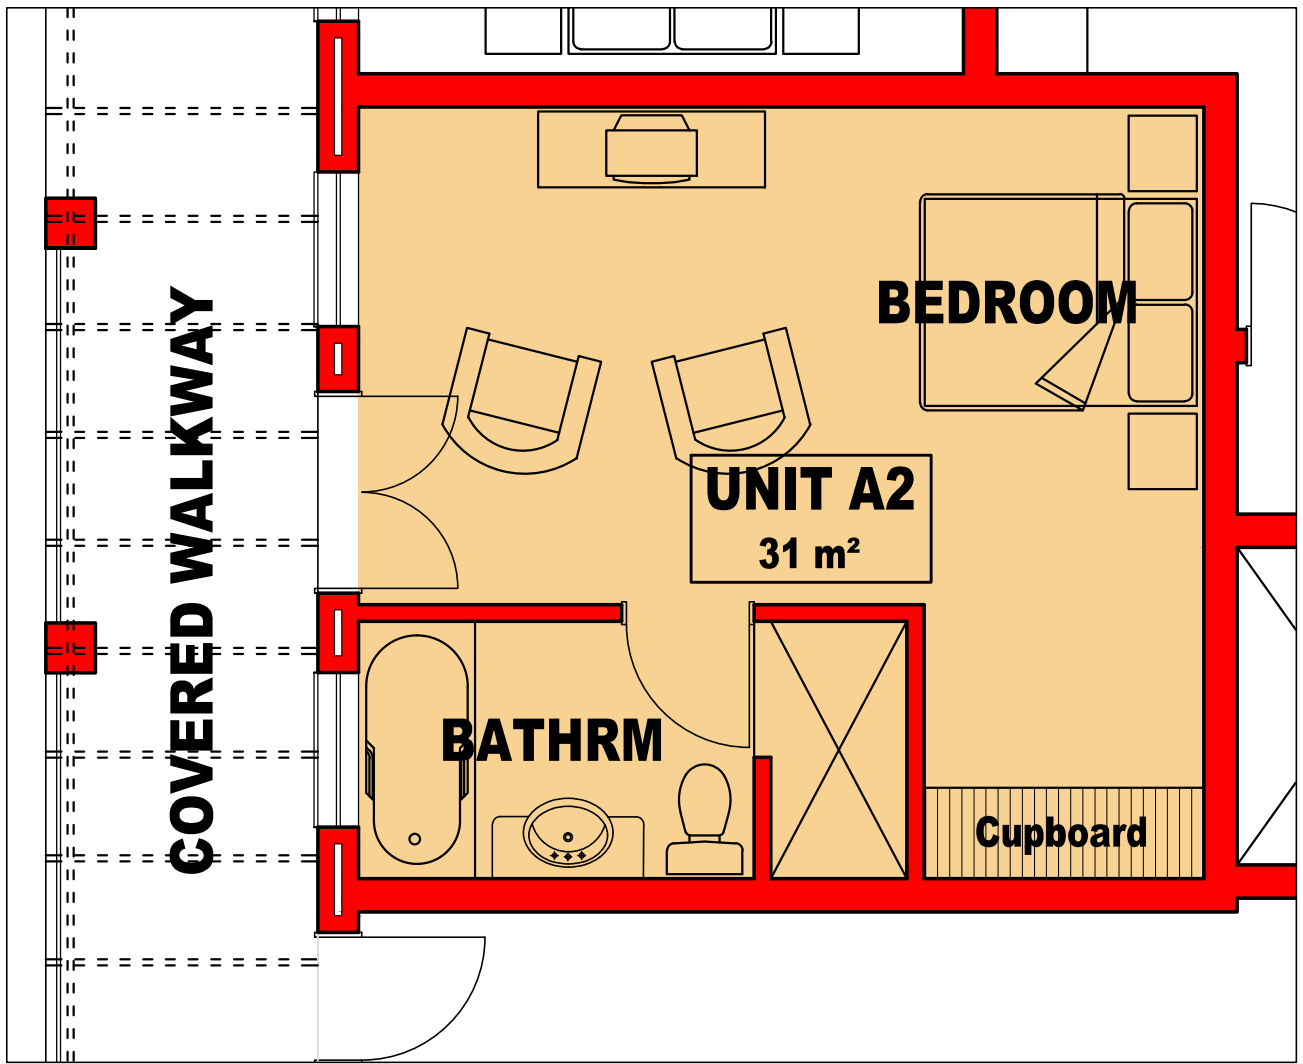

Unit A1 - 39m²

Avenue Hotel

Unit A2 - 31m²

Avenue Hotel

Unit A3 - 28m²

Avenue Hotel

Unit A4 -
31m²

PRIVATE
GARDEN

UNIT A4
31m²

PRIVATE
GARDEN

BEDROOM

Cupboard

Avenue Hotel

UNIT A5
41 m²

Unit A5 - 41m²

Avenue Hotel

Unit A6 - 29m²

Avenue Hotel

Unit A11 - 73m²

Avenue Hotel

Unit A12 - 39m²

Avenue Hotel

Unit A13 - 47m²

Avenue Hotel