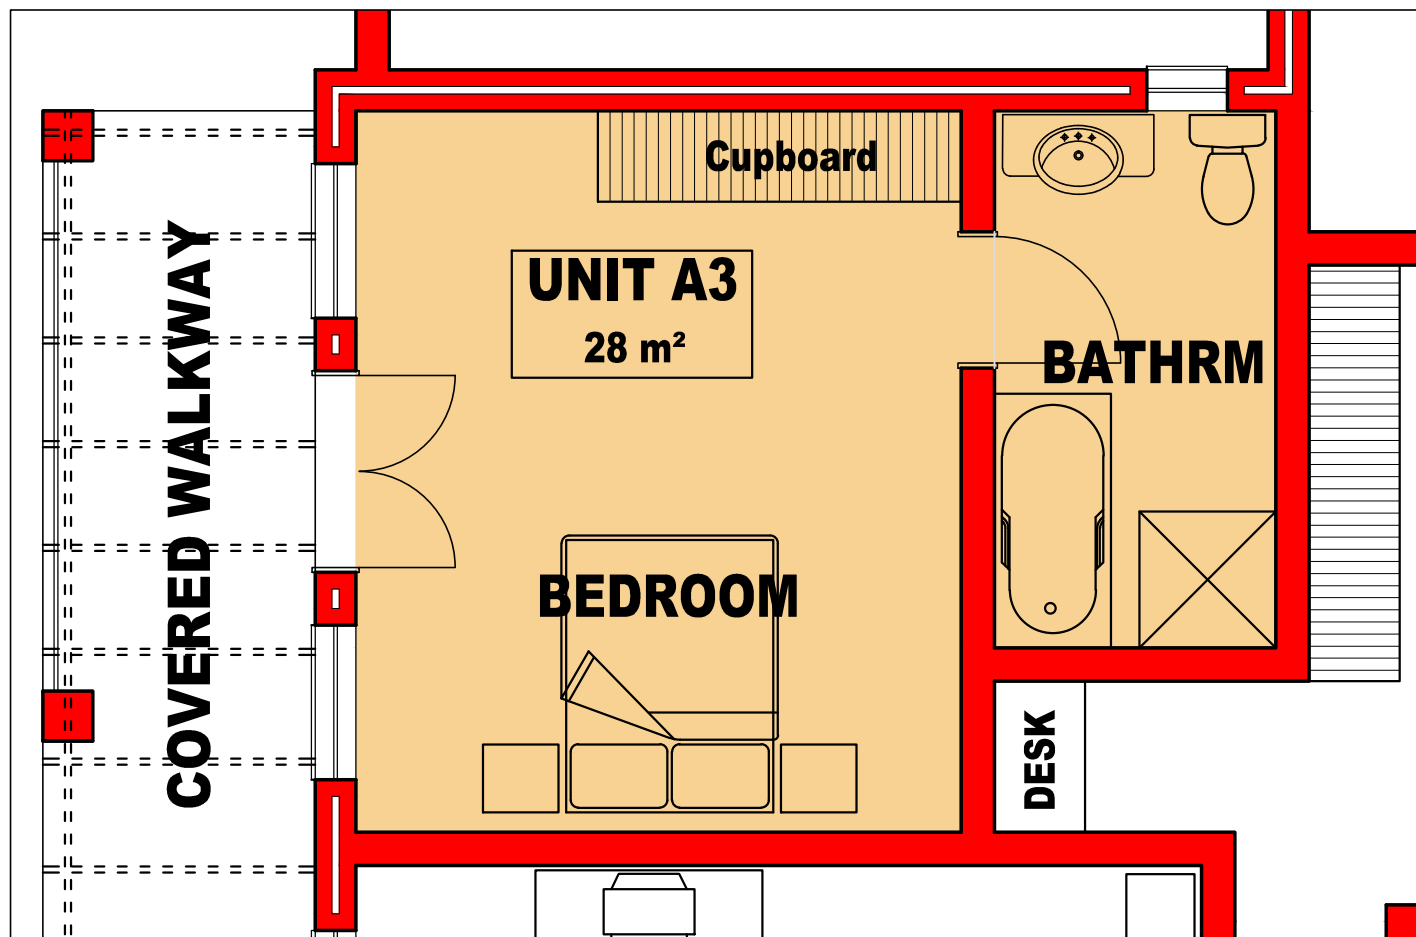

Unit A1 - 39m²

Avenue Hotel

Unit A2 - 31m²

Avenue Hotel

Unit A3 - 28m²

Avenue Hotel

Unit A4 -
31m²

PRIVATE
GARDEN

UNIT A4
31m²

PRIVATE
GARDEN

BEDROOM

Cupboard

Avenue Hotel

UNIT A5
41 m²

Unit A5 - 41m²

Avenue Hotel

Unit A6 - 29m²

Avenue Hotel

Unit A11 - 73m²

Avenue Hotel

Unit A12 - 39m²

Avenue Hotel

Unit A13 - 47m²

Avenue Hotel