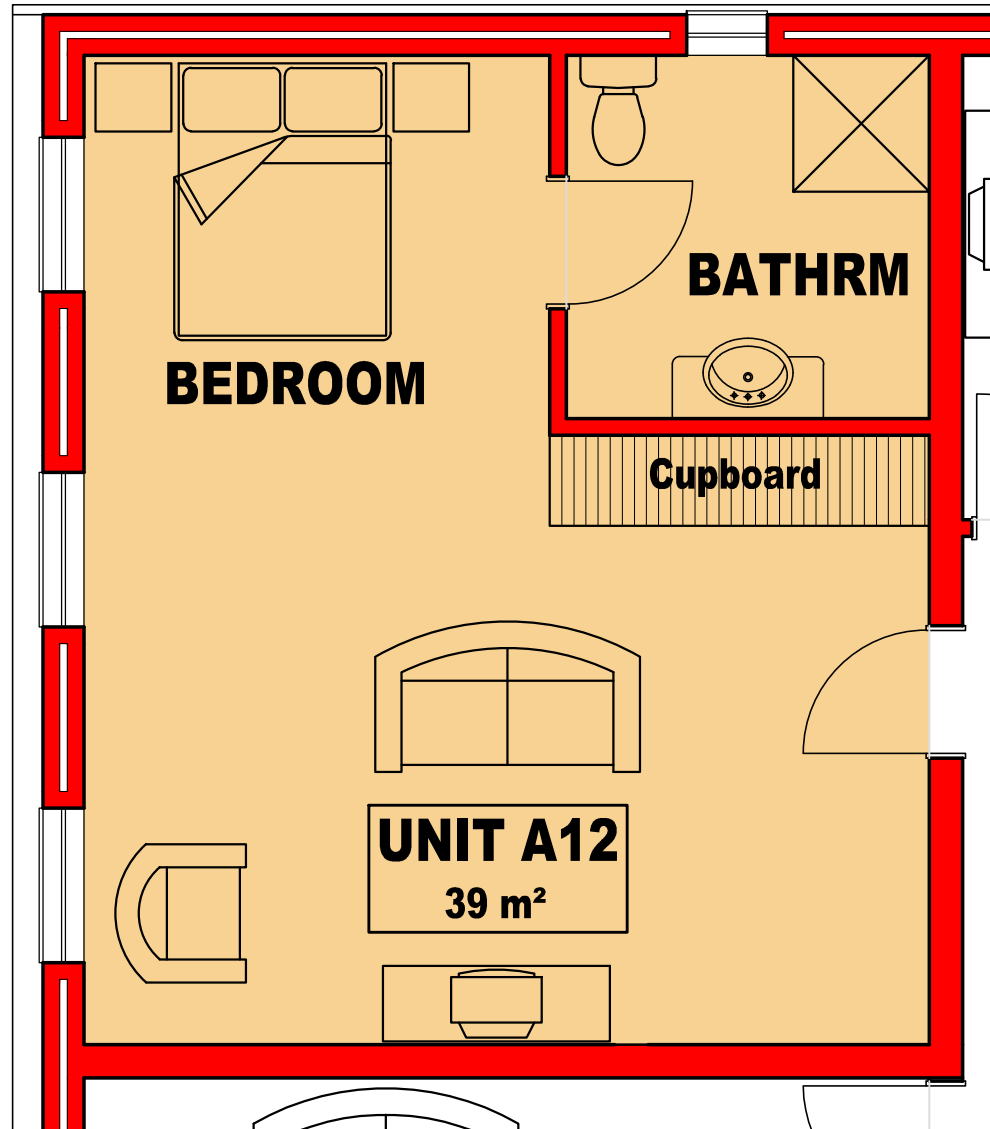

Unit A1 - 39m²

Avenue Hotel

Unit A2 - 31m²

Avenue Hotel

Unit A3 - 28m²

Avenue Hotel

Unit A4 -
31m²

PRIVATE
GARDEN

UNIT A4
31m²

PRIVATE
GARDEN

BEDROOM

Cupboard

Avenue Hotel

UNIT A5
41 m²

Unit A5 - 41m²

Avenue Hotel

Unit A6 - 29m²

Avenue Hotel

Unit A11 - 73m²

Avenue Hotel

Unit A12 - 39m²

Avenue Hotel

Unit A13 - 47m²

Avenue Hotel